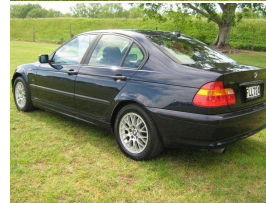

2002 BMW 318i

VEHICLE INFORMATION

Cash Price

Includes GST,
Registration &
Licensing

\$6,990

Finance may be available on this vehicle. Ask one of our friendly staff for more information.

Gain peace of mind with Mechanical Breakdown Insurance. Ask us how.

Body
4 door, Sedan

Odometer
159,200 km

Engine
2000 cc

Fuel Type
Petrol

Transmission
Auto

Wheels
-

VIN
WBAAZ72080NG08948

Reg No.
FLL724

Ext Colour
Blue

History
-

Seats
-

Interior
-

Audio
-

Stock ID
2319

Features / Comments

Cars CHB, Phone (06) 858 8245, Email carschb@xtra.co.nz
46 Takapau Road, Waipukurau